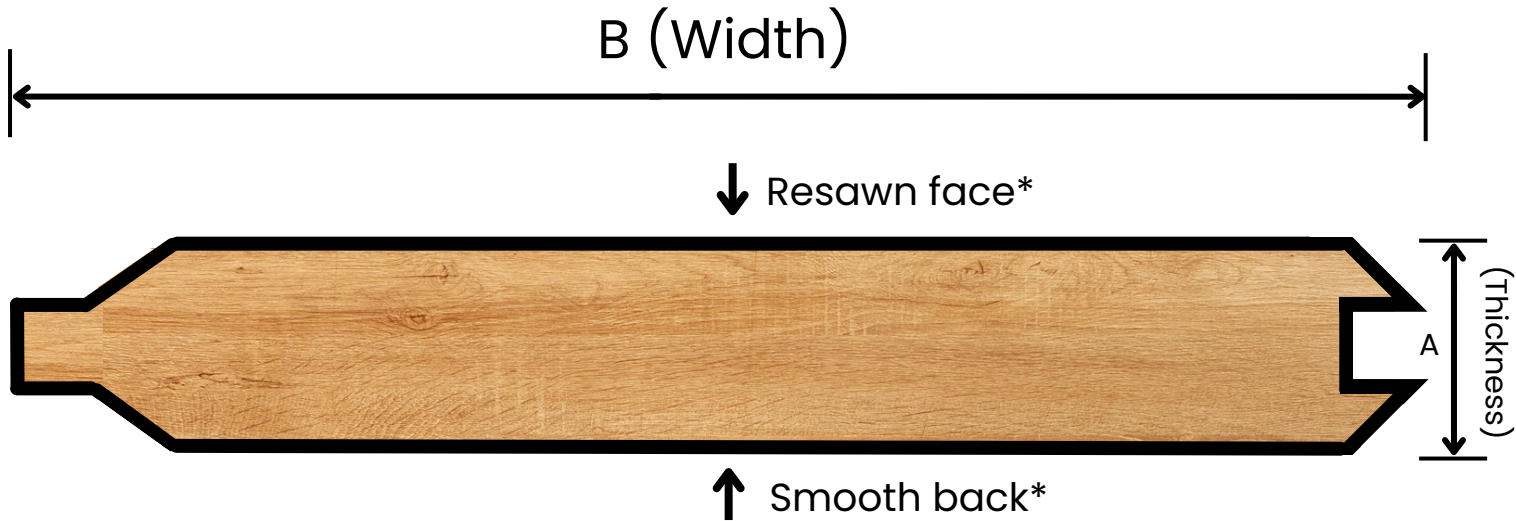

V4E

Standard Sizes

Size	A	B
1x4	11/16"	3-3/8"
1x6	11/16"	5-3/8"
1x8	11/16"	7-3/8"

* can be graded from either side

Contact Us Today

Email: wbsales@westbaygroup.com

Phone: 604-881-2850

Toll-Free: 1-800-688-1108