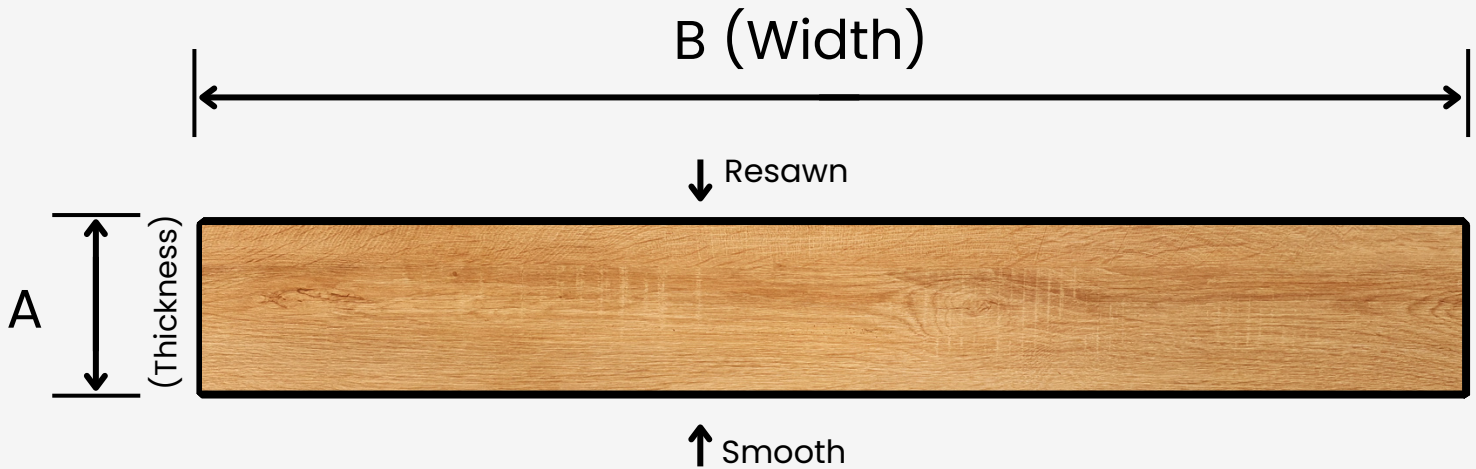

These boards are often installed with the rough side exposed to add character, warmth, and a rustic flair to projects, but can also be used from the smooth back.

SPECIFICATIONS

WEST BAY SIS2E BOARDS

Grade: Preferred Appearance

Available sizes:

1" SIS2E Cedar Boards

- 1x2 1x3 1x4 1x6 1x8 1x10 1x12

5/4" SIS2E Cedar Boards

- 5/4x4 5/4x6 5/4x8 5/4x10 5/4x12

2" SIS2E Cedar Boards (Fascia)

- 2x4 2x6 2x8 2x10 2x12

- Standard lengths: 8'-20'

Standard Sizes

Size	A	B
1x2"	23/32"	1-1/2"
1x3"	23/32"	2-1/2"
1x4"	23/32"	3-1/2"
1x6"	23/32"	5-1/2"
1x8"	23/32"	7-3/8"
1x10"	23/32"	9-3/8"
1x12"	23/32"	11-3/8"

Contact Us Today

Email: wbsales@westbaygroup.com