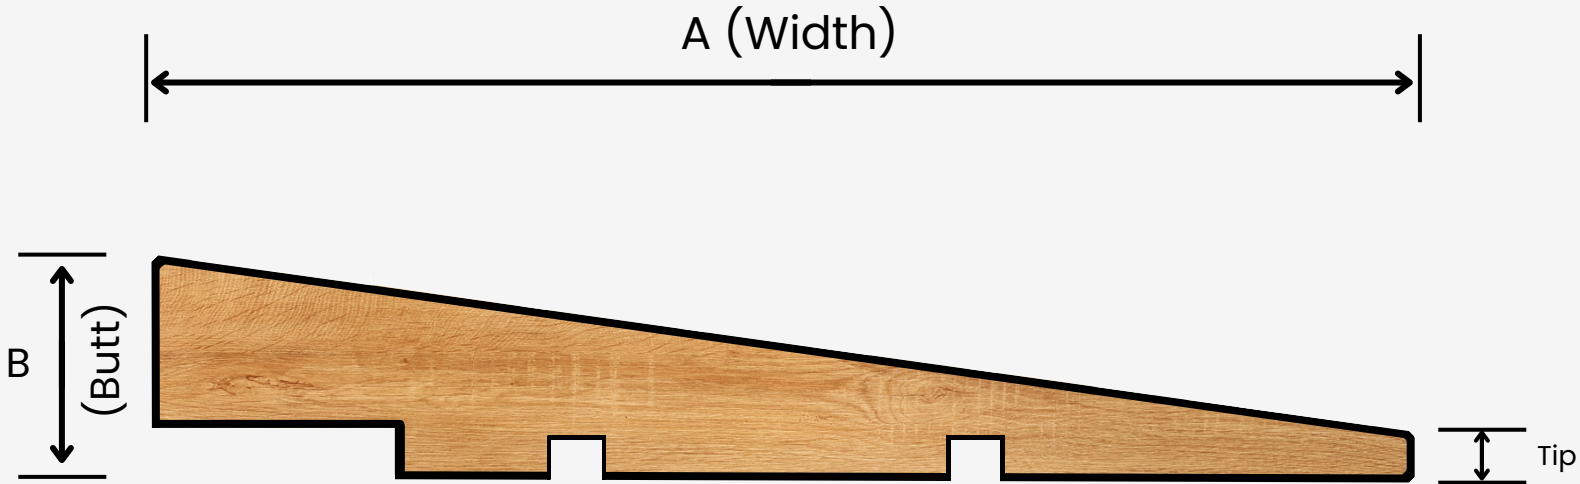

## FEATURES

Our cedar rabbeted bevel is an easy-to-install, weather resistant siding for your next home project. It's produced with a beautiful resawn face that highlights the natural beauty of Western Red Cedar. It's also easy to finish with a variety of coating options, allowing you to customize for your desired look.

## SPECIFICATIONS

### WEST BAY RABBETED BEVEL

Grade: Select 10-15% quality

Available sizes:

- 11/16x6      11/16x8      11/16x10
- 5/4x6      5/4x8      5/4x10

- Standard lengths: 6' - 20'
- Kiln dried to an average MC of 17% or less
- Produced with a resawn face
- Custom sizes & lengths available upon request

## Standard Sizes

Size	B	Tip	A
11/16x6"	11/16"	3/16"	5-1/4"
11/16x8"	11/16"	3/16"	7-1/4"
11/16x10"	11/16"	3/16"	9-1/4"
5/4x6"	1-1/32"	1/4"	5-1/4"
5/4x8"	1-1/32"	1/4"	7-1/4"
5/4x10"	1-1/32"	1/4"	9-1/4"

Contact Us Today