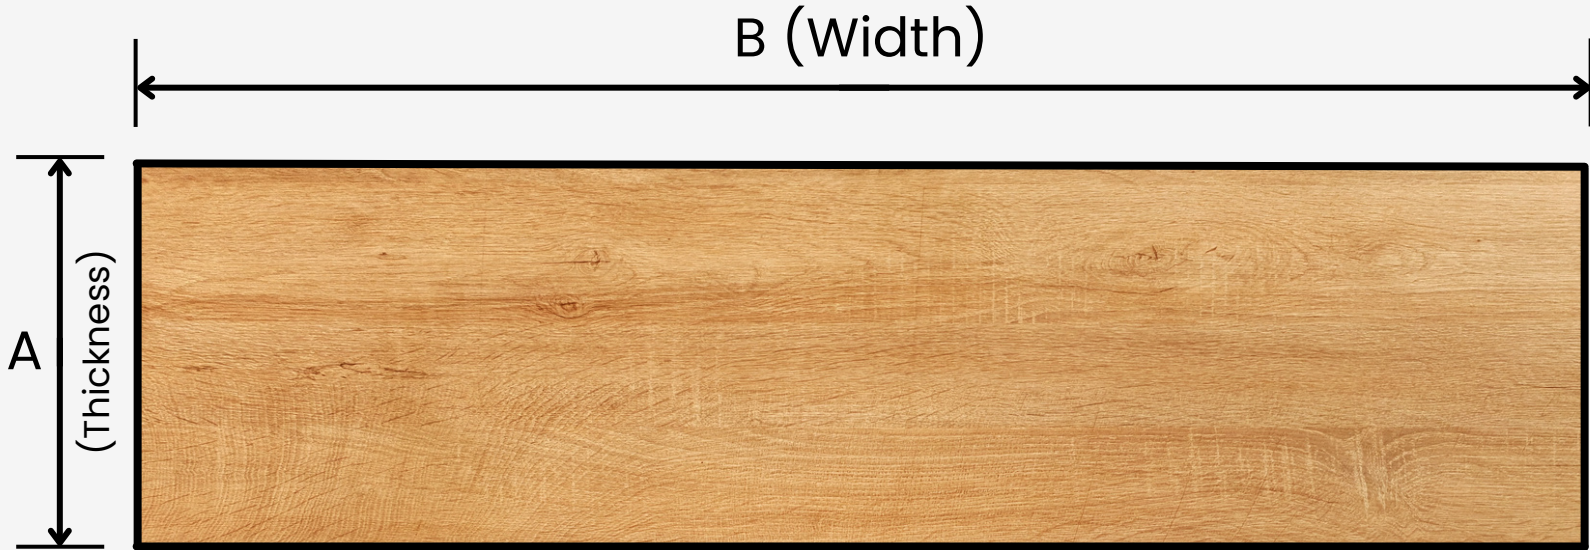

Manufactured to last.

West Bay R/H dimension products are run through the planer to standardized dimensions, and is textured to an attractive, rough finish.

FEATURES

Western Red Cedar R/H dimensional lumber is manufactured with a uniform width and thickness, making it ideal for outdoor projects where consistency is key.

- Standard lengths: 6' - 20'

- Custom sizes & lengths available upon request

DID YOU KNOW?

Wood is good for the planet. While Western Red Cedar is long-lasting and durable, it's also recyclable and biodegradable.

Standard Sizes

Size	A	B
2x2"	1-3/4"	1-3/4"
2x4"	1-3/4"	3-3/4"
2x6"	1-3/4"	5-3/4"
2x8"	1-3/4"	7-3/4"
2x10"	1-3/4"	9-3/4"
2x12"	1-3/4"	11-3/4"

Contact Us Today

Email: wbsales@westbaygroup.com

Phone: 604-881-2850