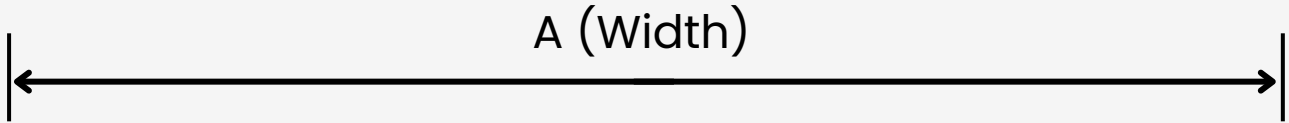

Standard Sizes

Size	B	Tip	A
1x6"	11/16"	3/16"	5-1/4"
1x8"	11/16"	3/16"	7-1/4"
1x10"	11/16"	3/16"	9-1/4"
1x6"	3/4"	3/16"	5-1/4"
1x8"	3/4"	3/16"	7-1/4"
1x10"	3/4"	3/16"	9-1/4"

Contact Us Today

Email: wbsales@westbaygroup.com

Phone: 604-881-2850

Toll-Free: 1-800-688-1108